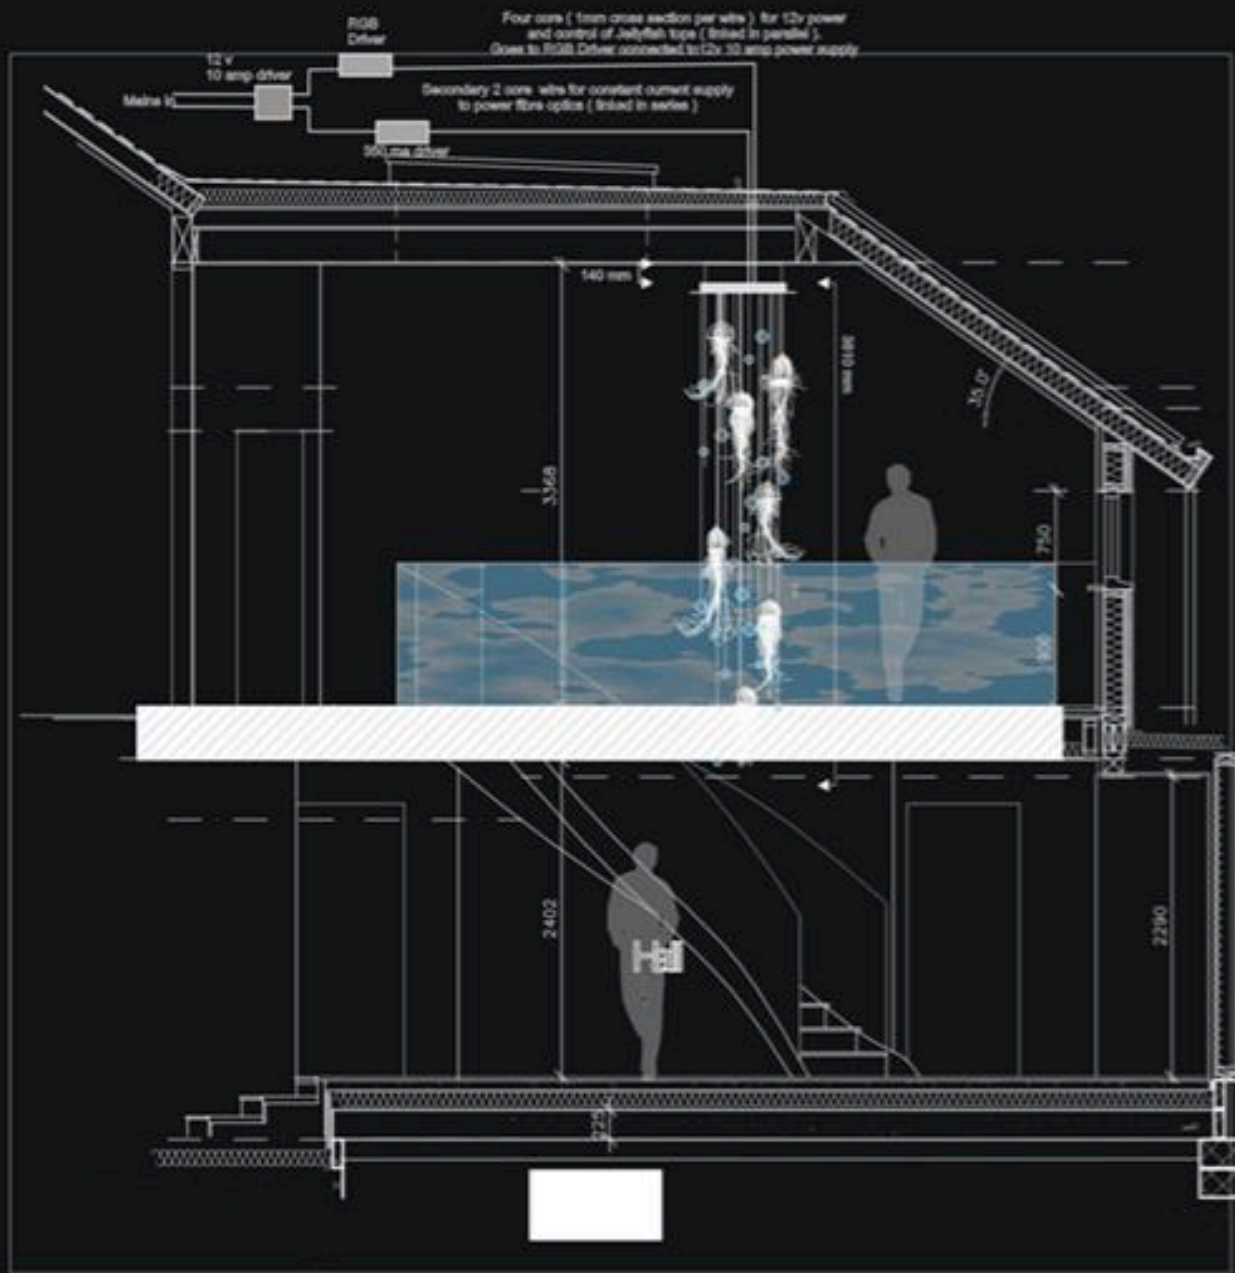

A circular arrangement of recessed ceiling lights is shown from a top-down perspective. The lights are arranged in a ring, and the space between them is filled with numerous falling leaves, creating a dynamic and organic pattern. The leaves are illuminated from above, casting soft shadows and highlighting their textures. The overall scene is set against a dark background, emphasizing the light and movement of the leaves.

Title: Hallway Chandelier

Date:

Client:

Reference: Jelly Fish

Version: 2

Drawn:: ID

Scale:: 1:50 -A3

Showing an installation of 7 Jellyfish and around 23 solid acrylic balls hanging from a white powder coated aluminum round top plate .

3810 mm

Title:	Gallery Chandelier	
Date:		
Client:		
Reference:	Jelly Fish	
Version:	3	Drawn:: ID
Scale::	1:50 -A3	

I N T E R I O R
O F L O N D O N