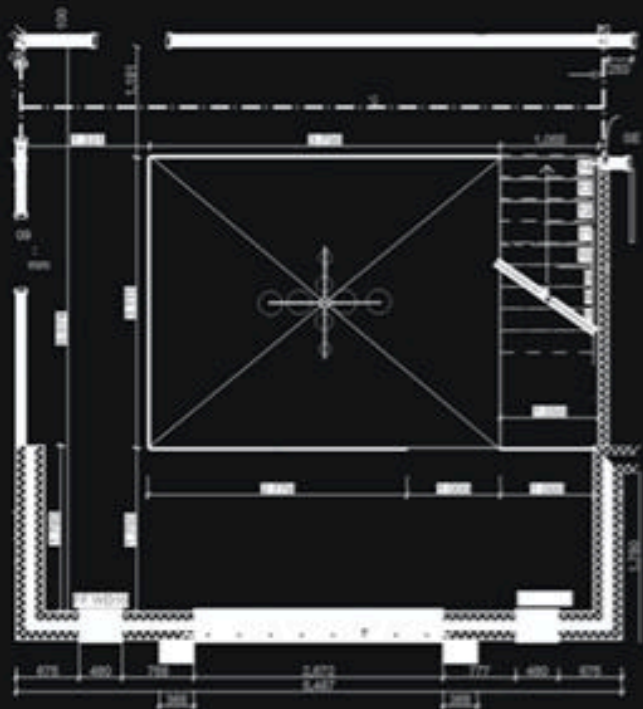

Showing an installation incorporating 8 Jellyfish lights and around 17 solid acrylic balls. Featuring 4 large Medusa with glass tentacles and 4 Hydra Jellyfish with fibre optic tentacles. All are hanging from a bespoke steel fitting, finished in semi gloss white, hanging from existing fixing point.