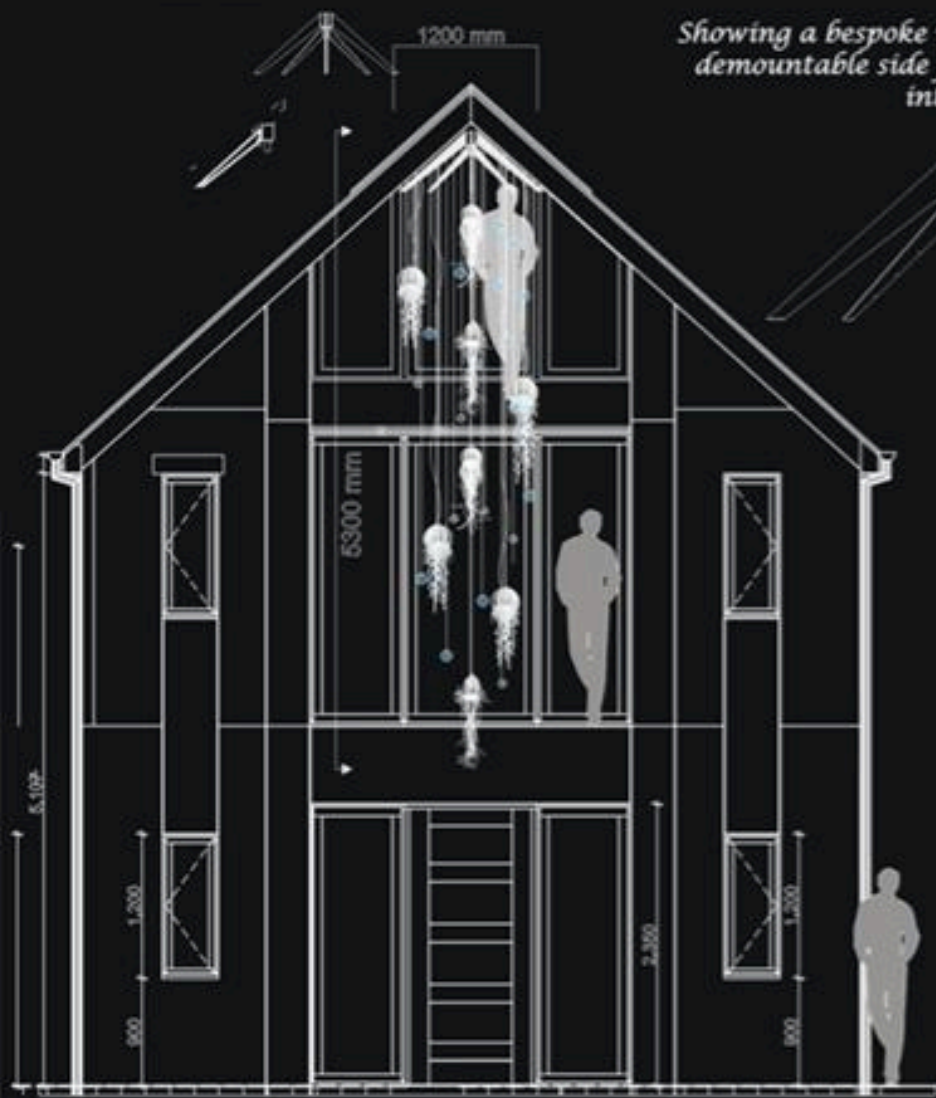

Showing a bespoke white steel arrangement with demountable side plates allowing full access to interior wiring

Showing an installation incorporating 8 Jellyfish lights and around 17 solid acrylic balls. Featuring 4 large Medusa with glass tentacles and 4 Hydra Jellyfish with fibre optic tentacles. All are hanging from a bespoke steel fitting, finished in semi gloss white, hanging from existing fixing point.

Title: Hallway Chandelier

Date:

Client:

Reference: Jelly Fish

Version: 2

Drawn:: ID

Scale:: 1:50 -A3